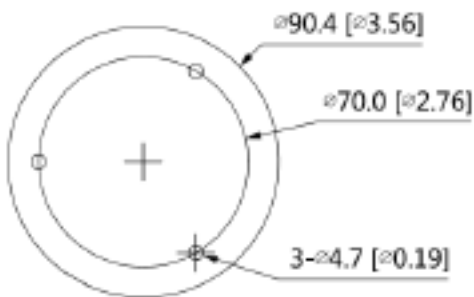

INSB05IRWCA

5MP HD over Coax Auto-Focus Bullet

Product Specifications

**INSXBALUN
Balun**

Ceiling Mount	Junction Mount	Pole Mount (Vertical)

*Design and specifications are subjects to change without notice.