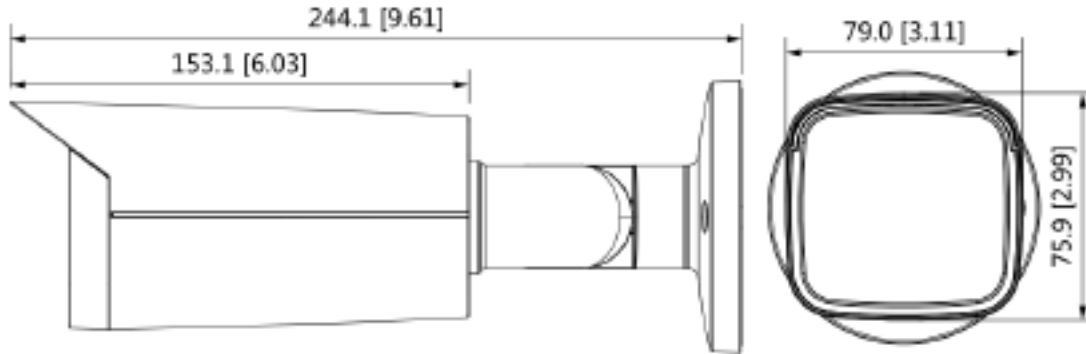

INSB05IRWCA

5MP HD over Coax Auto-Focus Bullet

Product Specifications

**INSXBALUN
Balun**

Ceiling Mount	Junction Mount	Pole Mount (Vertical)

*Design and specifications are subjects to change without notice.